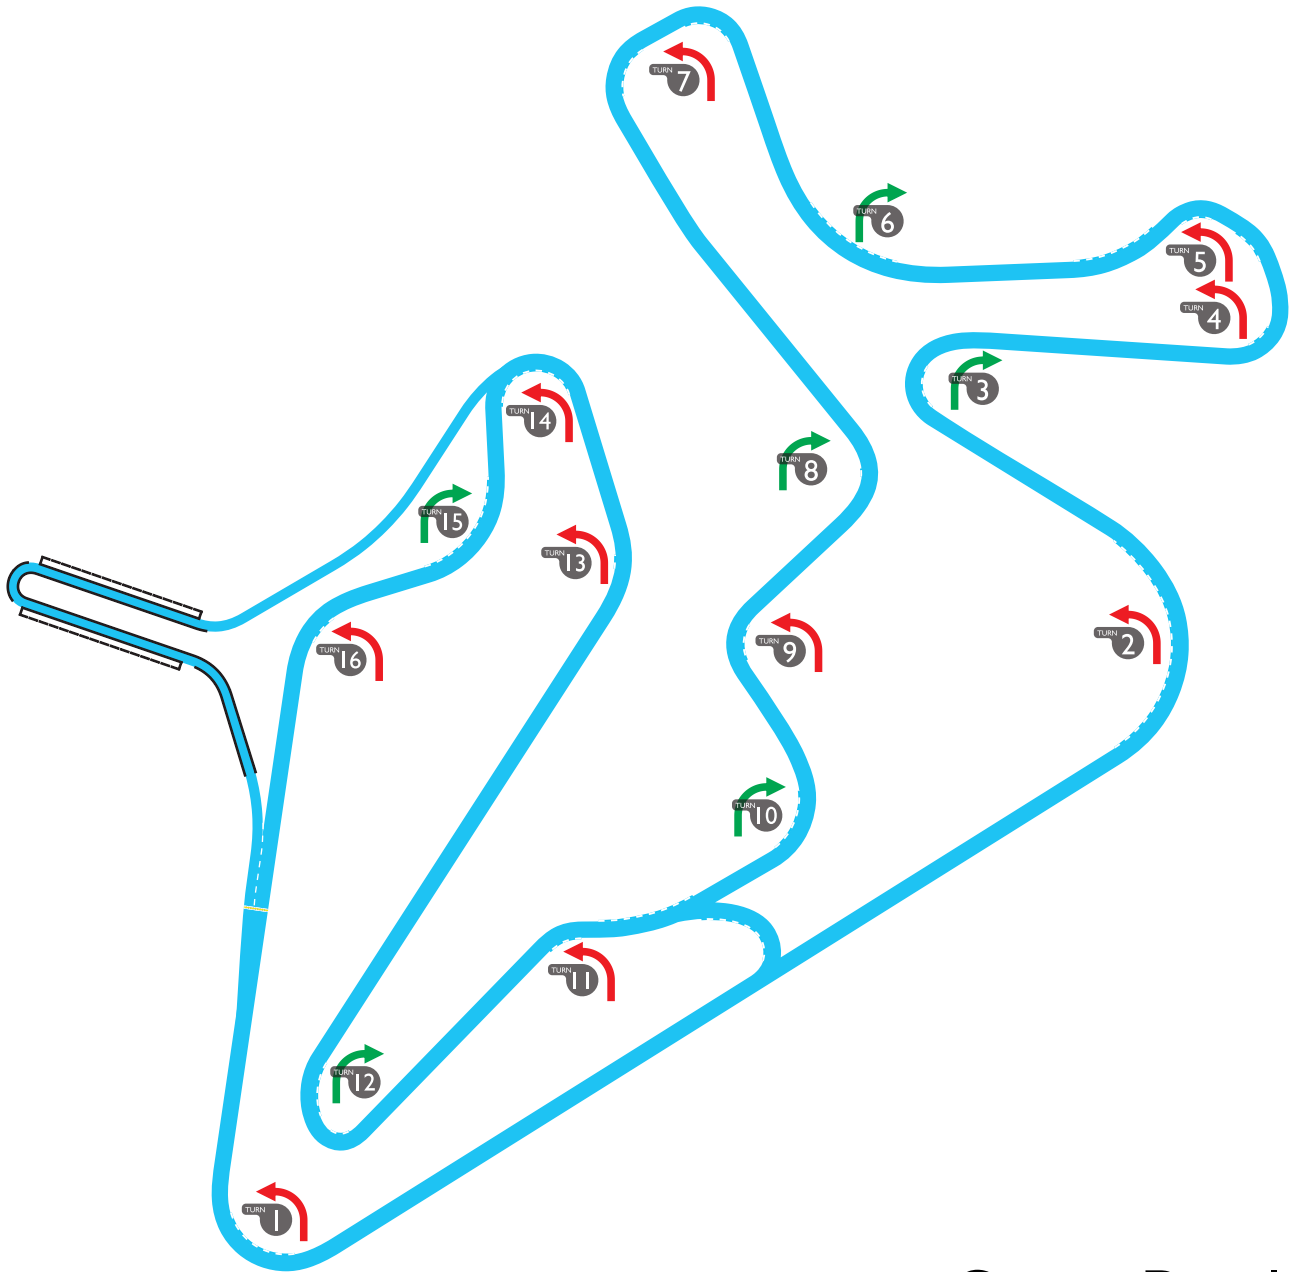

ACADEMY 27

Circuit Details:

Corners	16
Full Length	3.0 miles / 4.83 kilometers
Track Width	40 feet / 12.2 meters
Longest Straight	0.5 miles / 800 meters
Elevation Change Per Lap	357 feet / 109 meters
Carousel Banking (Turn 7)	11 degrees / 20 percent